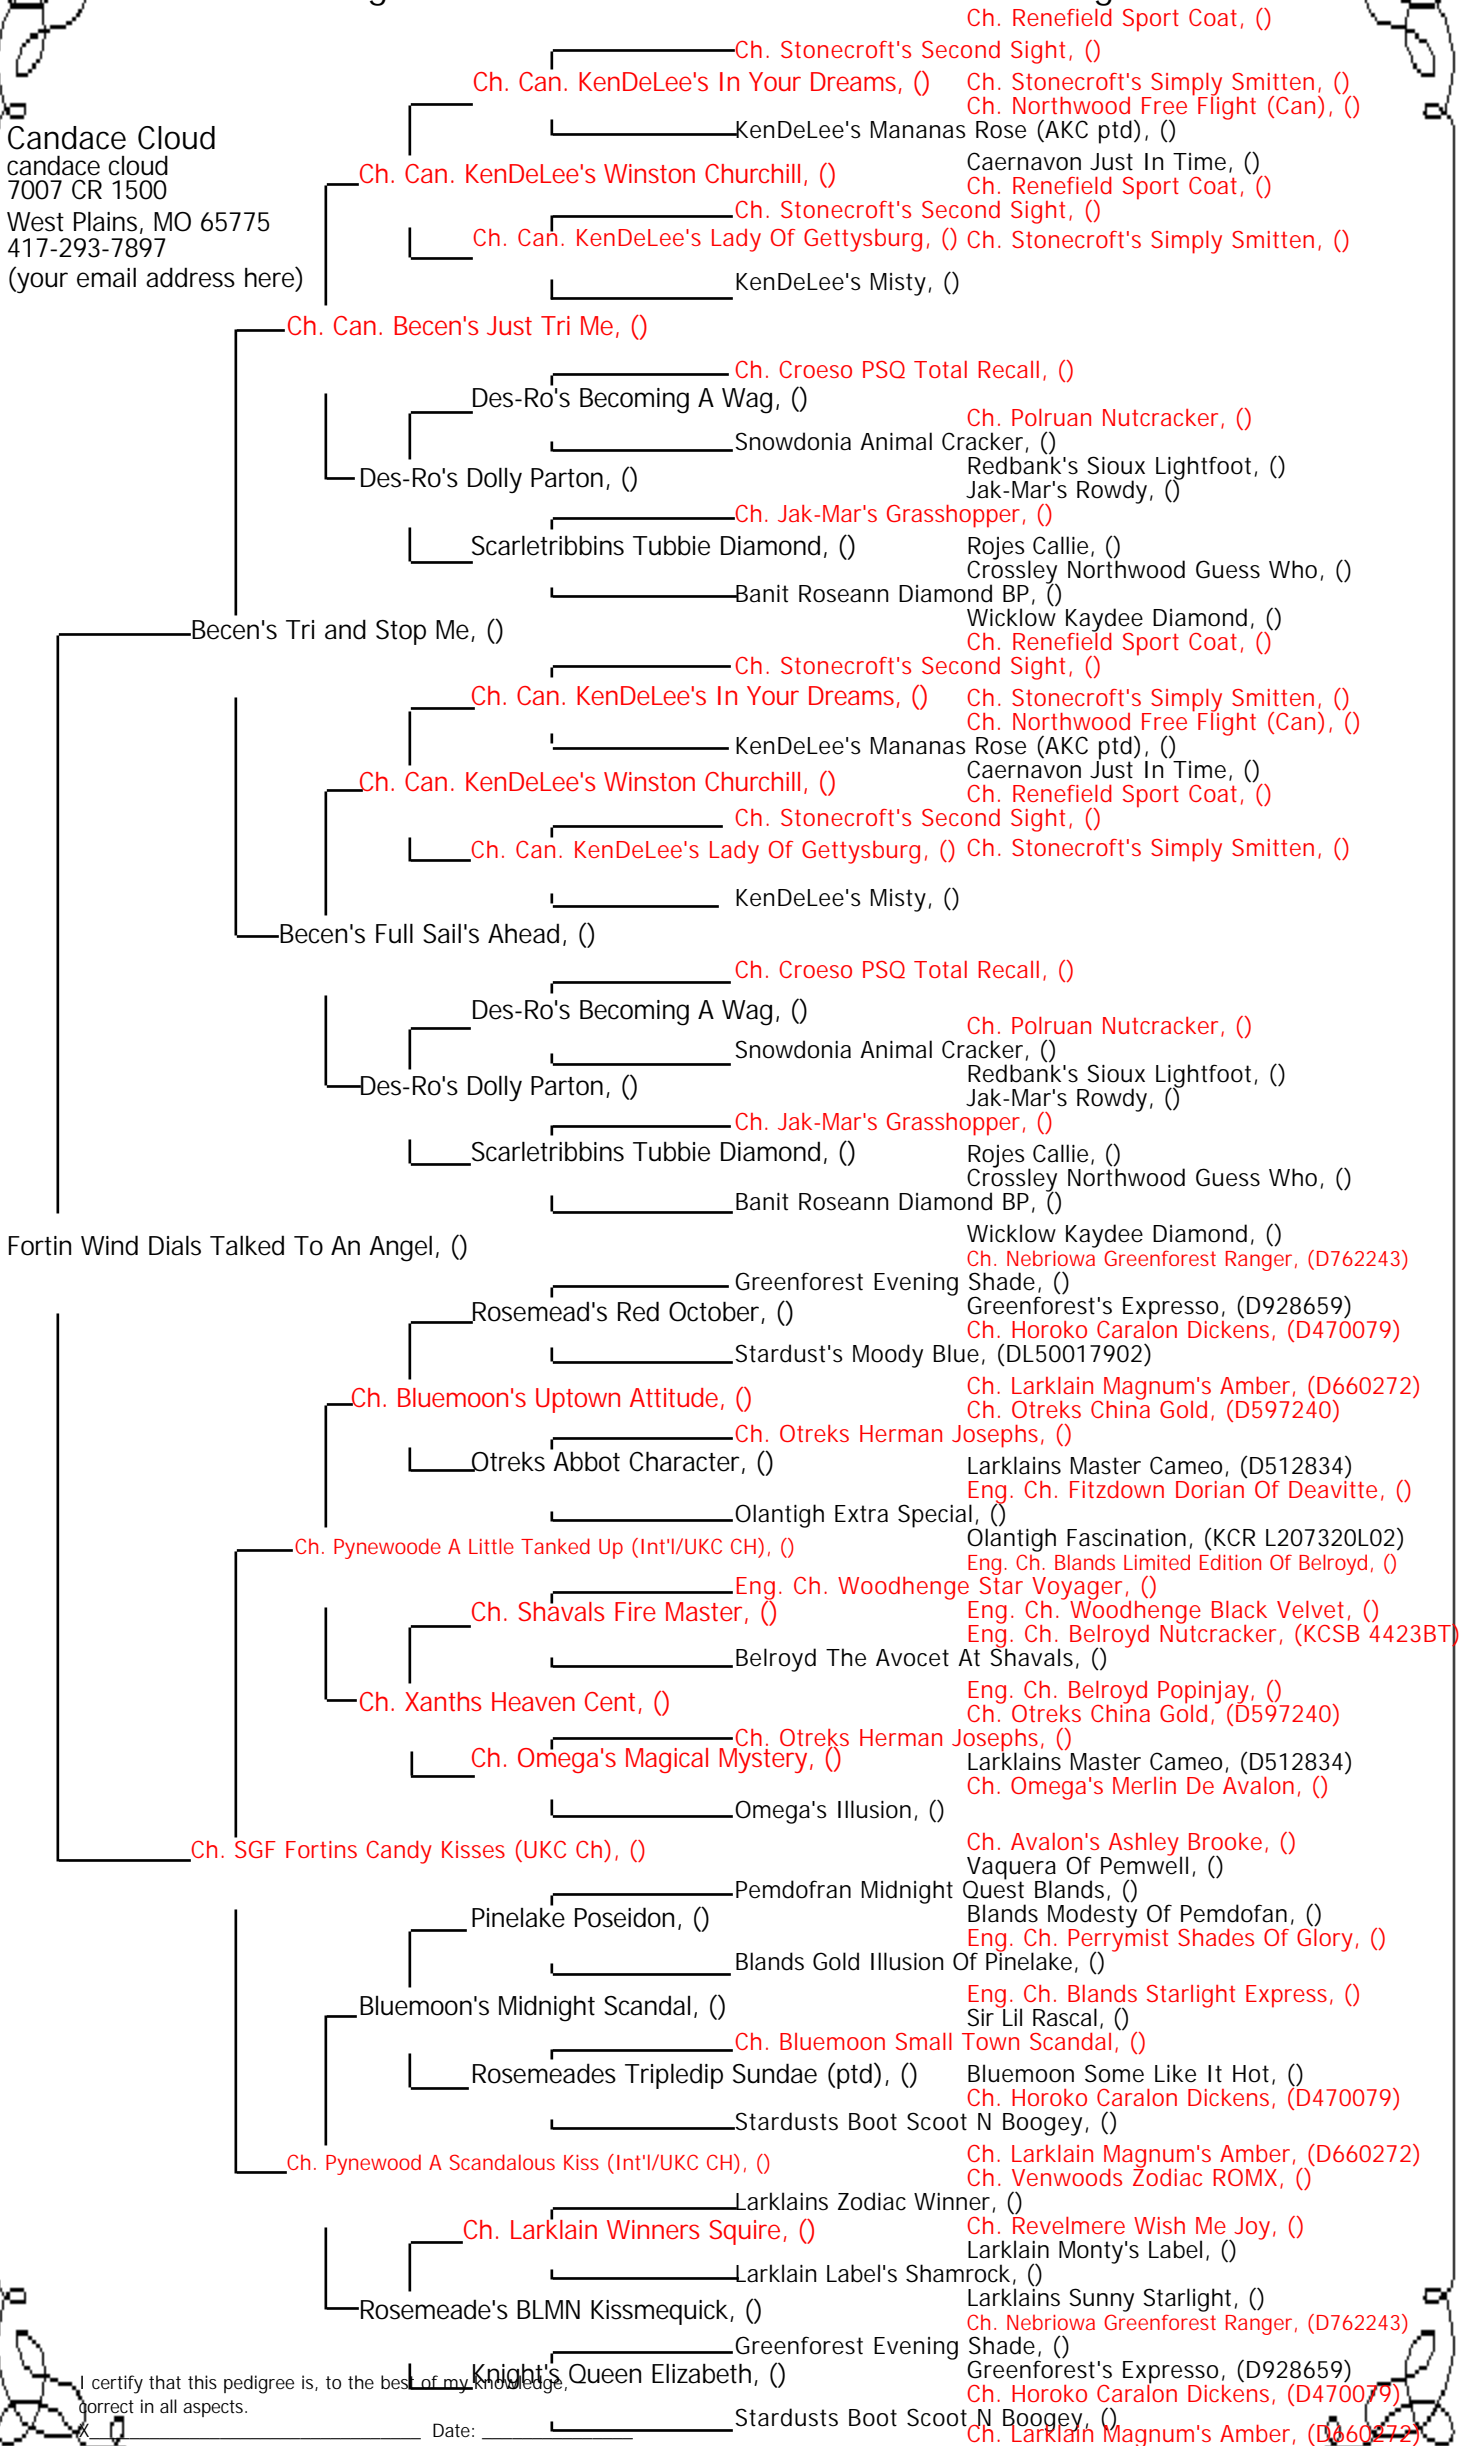

Pedigree For Fortin Wind Dials Talked To An Angel

Candace Cloud
candace cloud
7007 CR 1500
West Plains, MO 65775
417-293-7897
(your email address here)

I certify that this pedigree is, to the best of my knowledge, correct in all aspects.

Date: _____