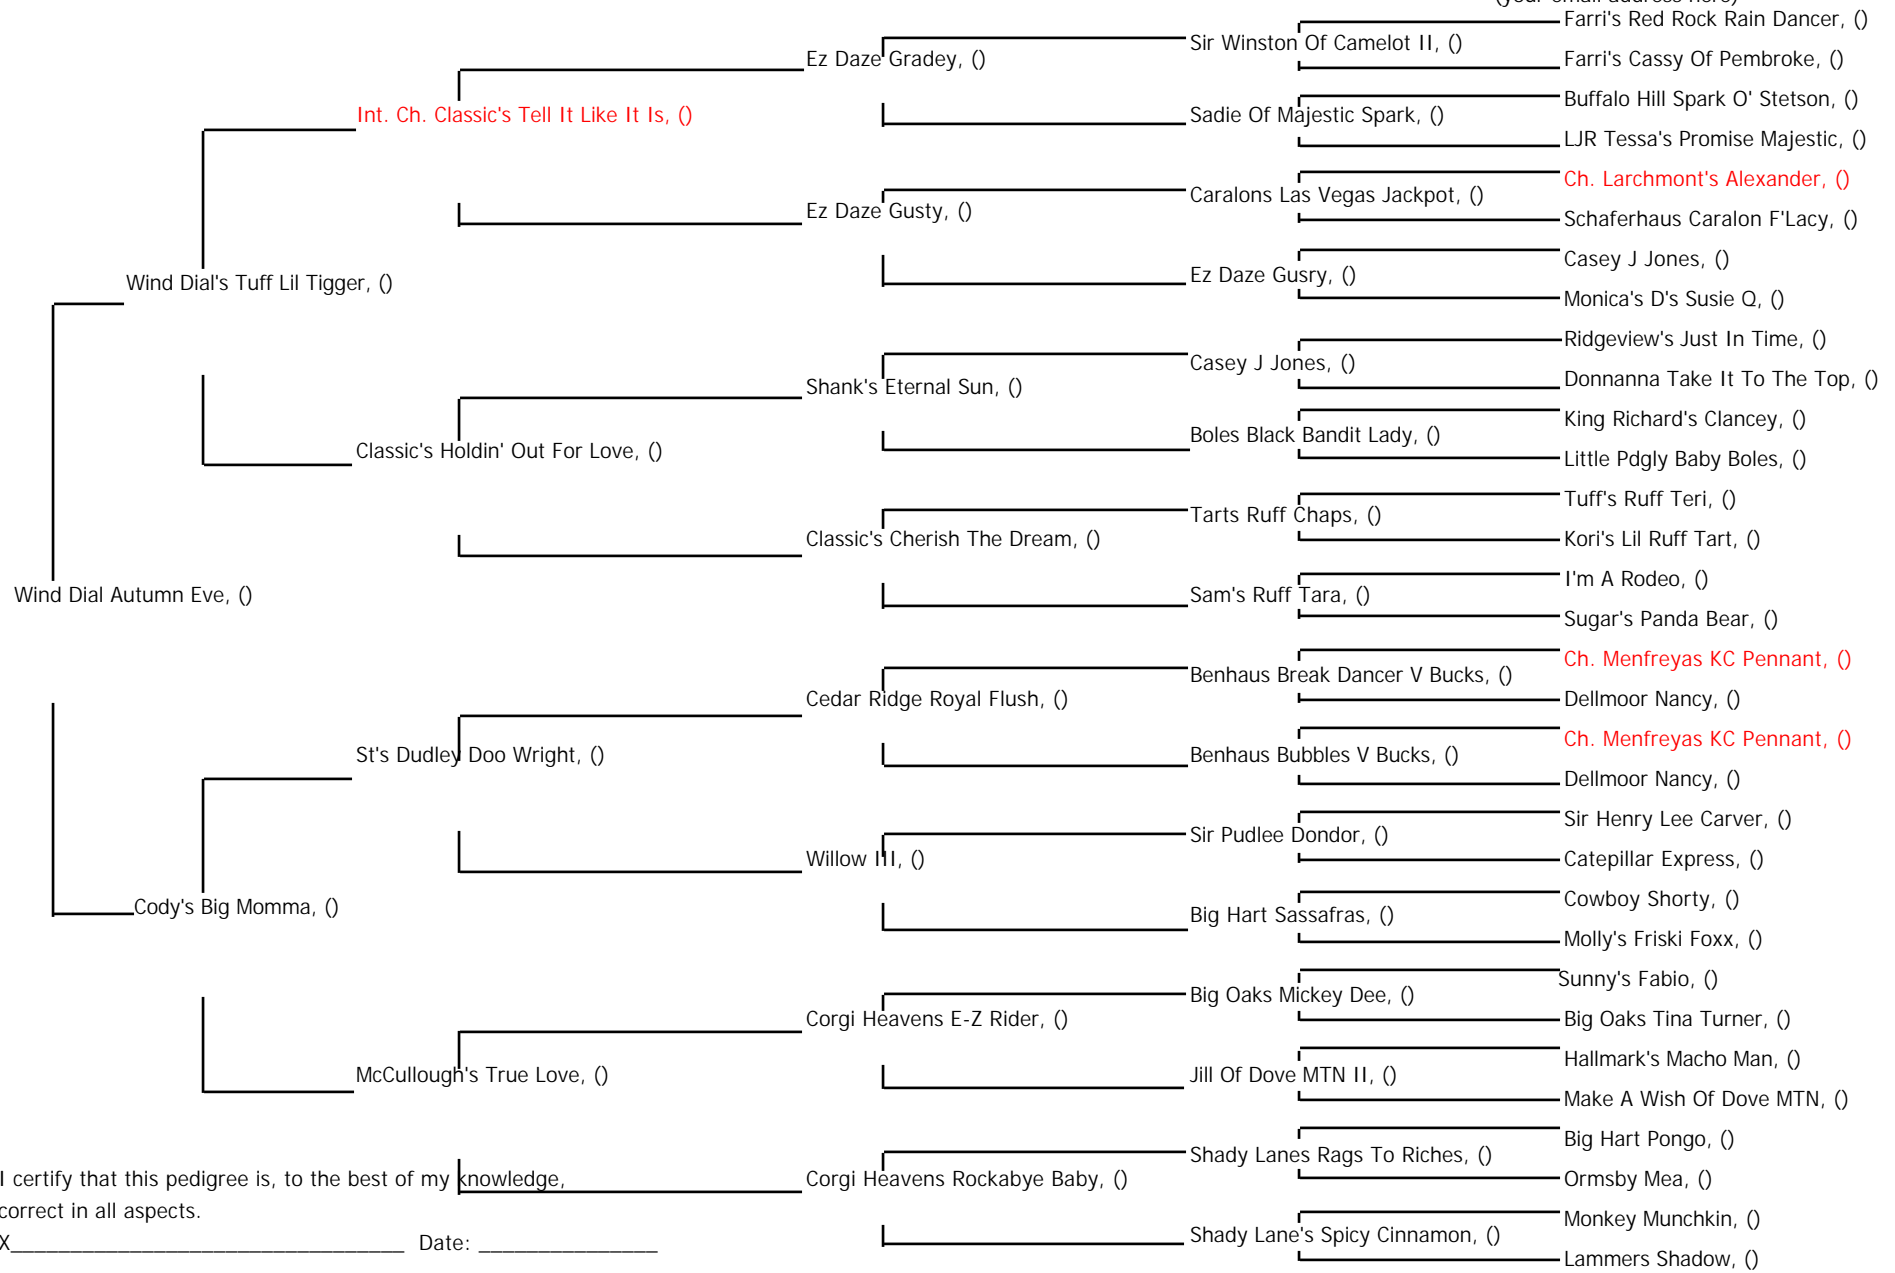

# Pedigree For Wind Dial Autumn Eve

Candace Cloud  
candace cloud  
7007 CR 1500  
West Plains, MO 65775  
417-293-7897  
(your email address here)

I certify that this pedigree is, to the best of my knowledge, correct in all aspects.

X \_\_\_\_\_ Date: \_\_\_\_\_