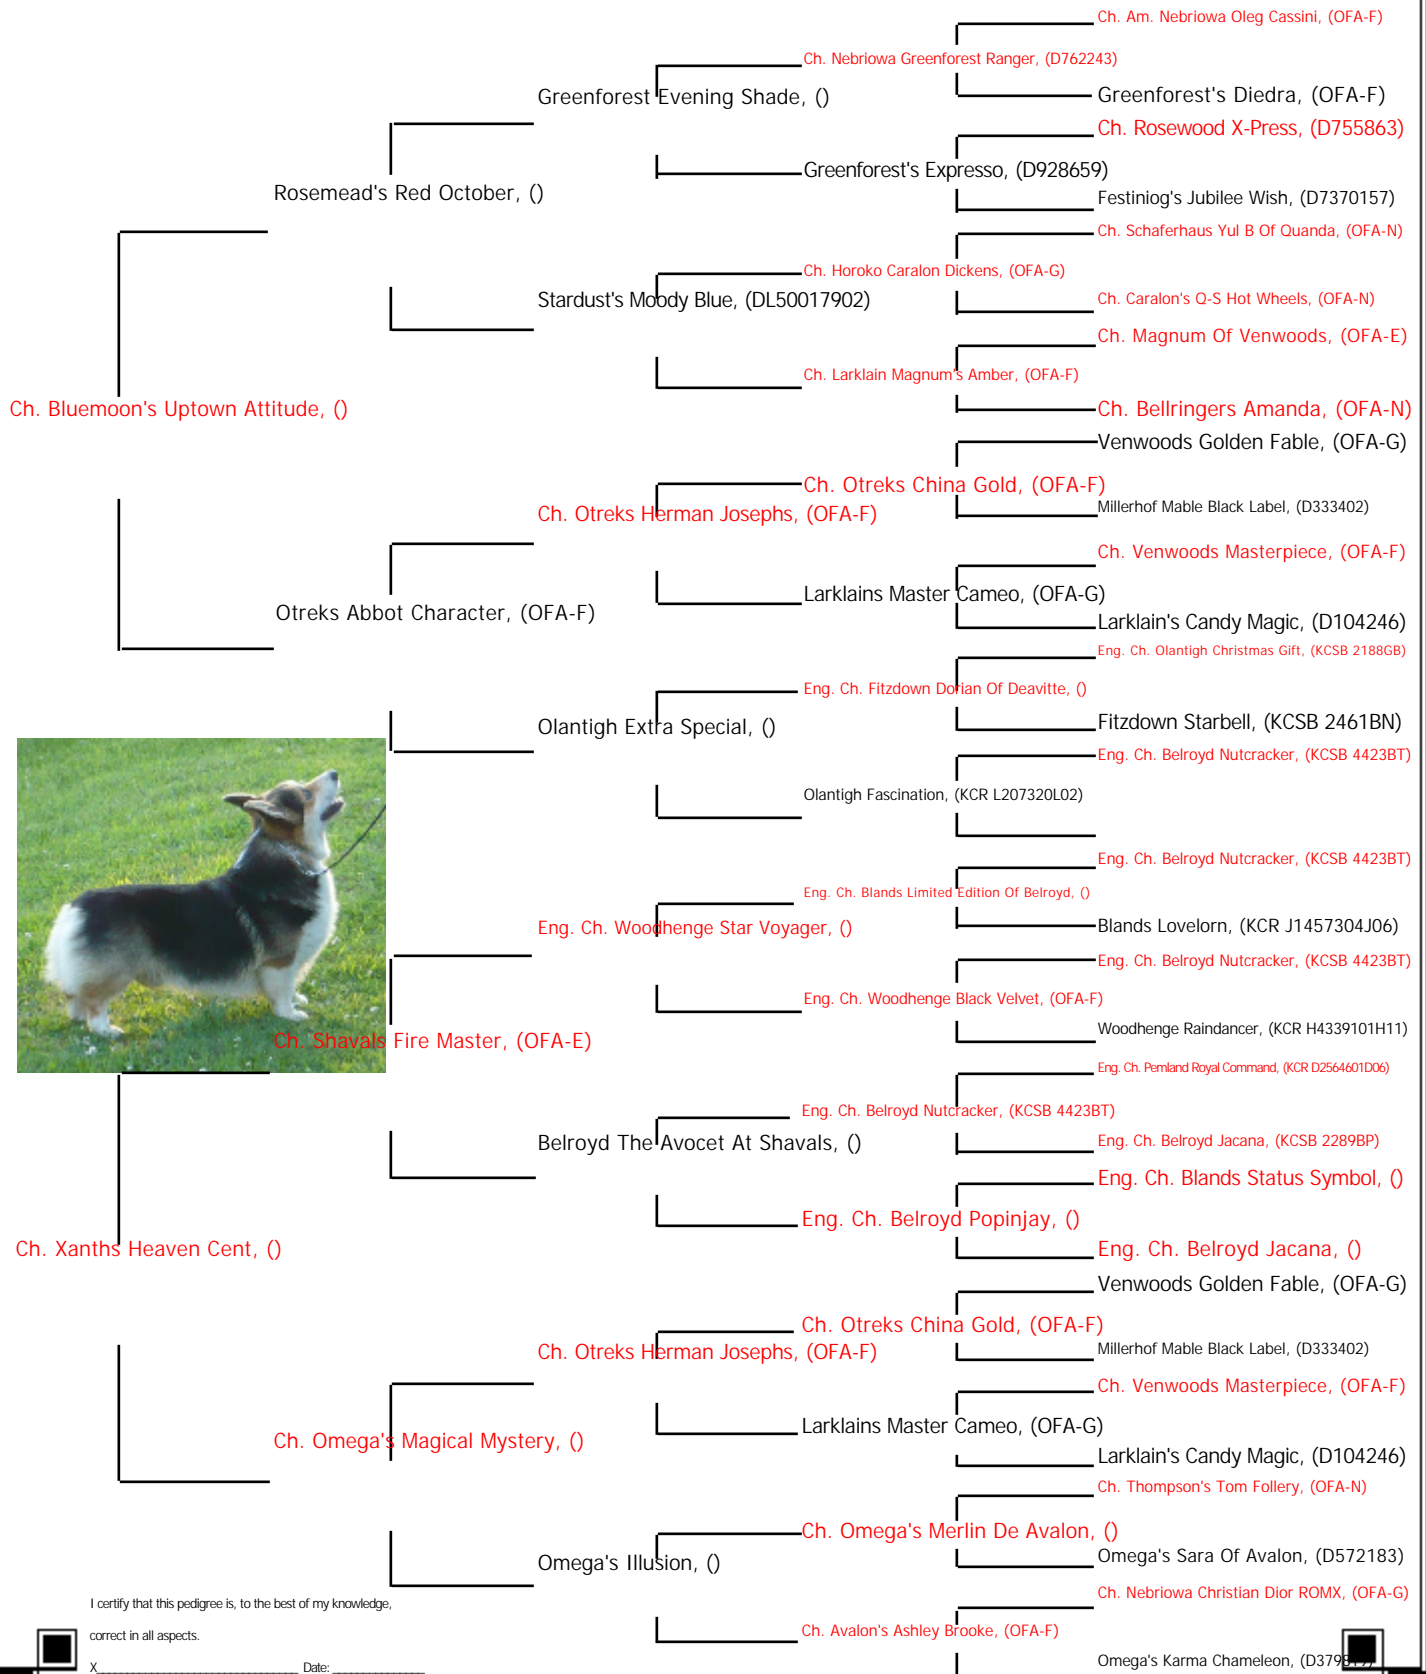

candace cloud
7007 CR 1500
West Plains, MO 65775
417-293-7897

Pedigree For Pyne-Woode Lucky Charm

correct in all aspects.

X _____ Date: _____