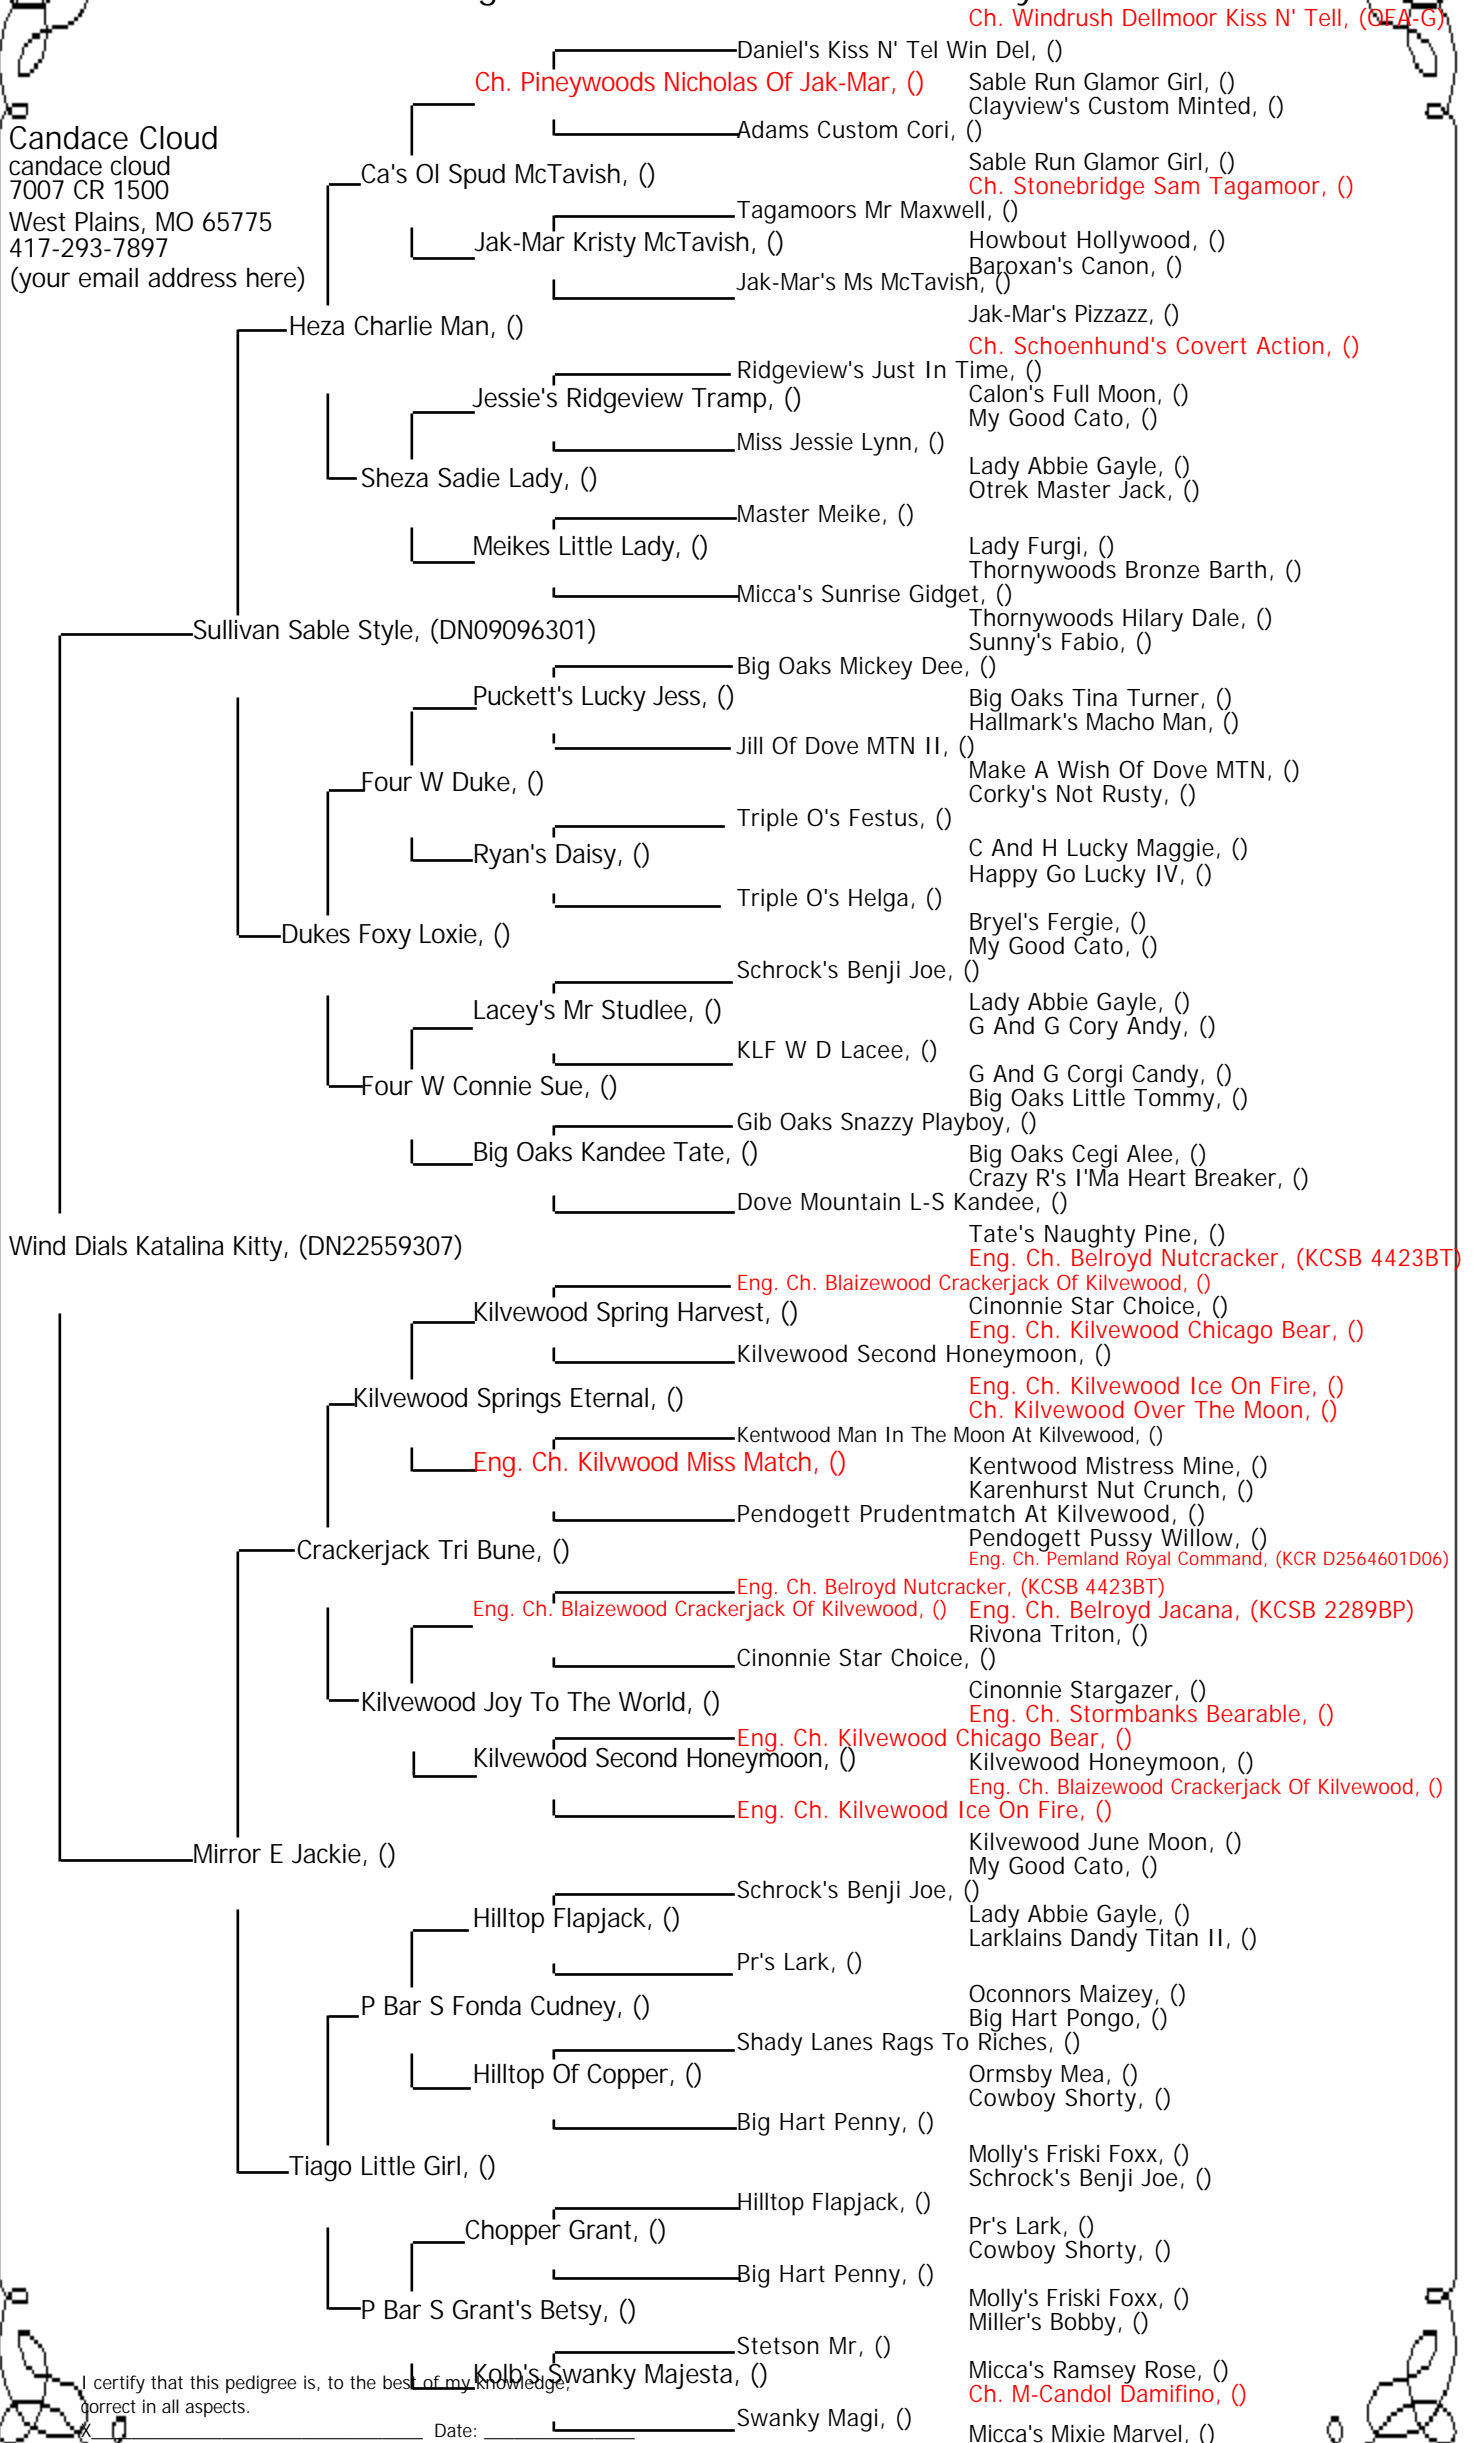

Pedigree For Wind Dials Katalina Kitty

Candace Cloud
candace cloud
7007 CR 1500
West Plains, MO 65775
417-293-7897
(your email address here)

I certify that this pedigree is, to the best of my knowledge, correct in all aspects.

Date: _____