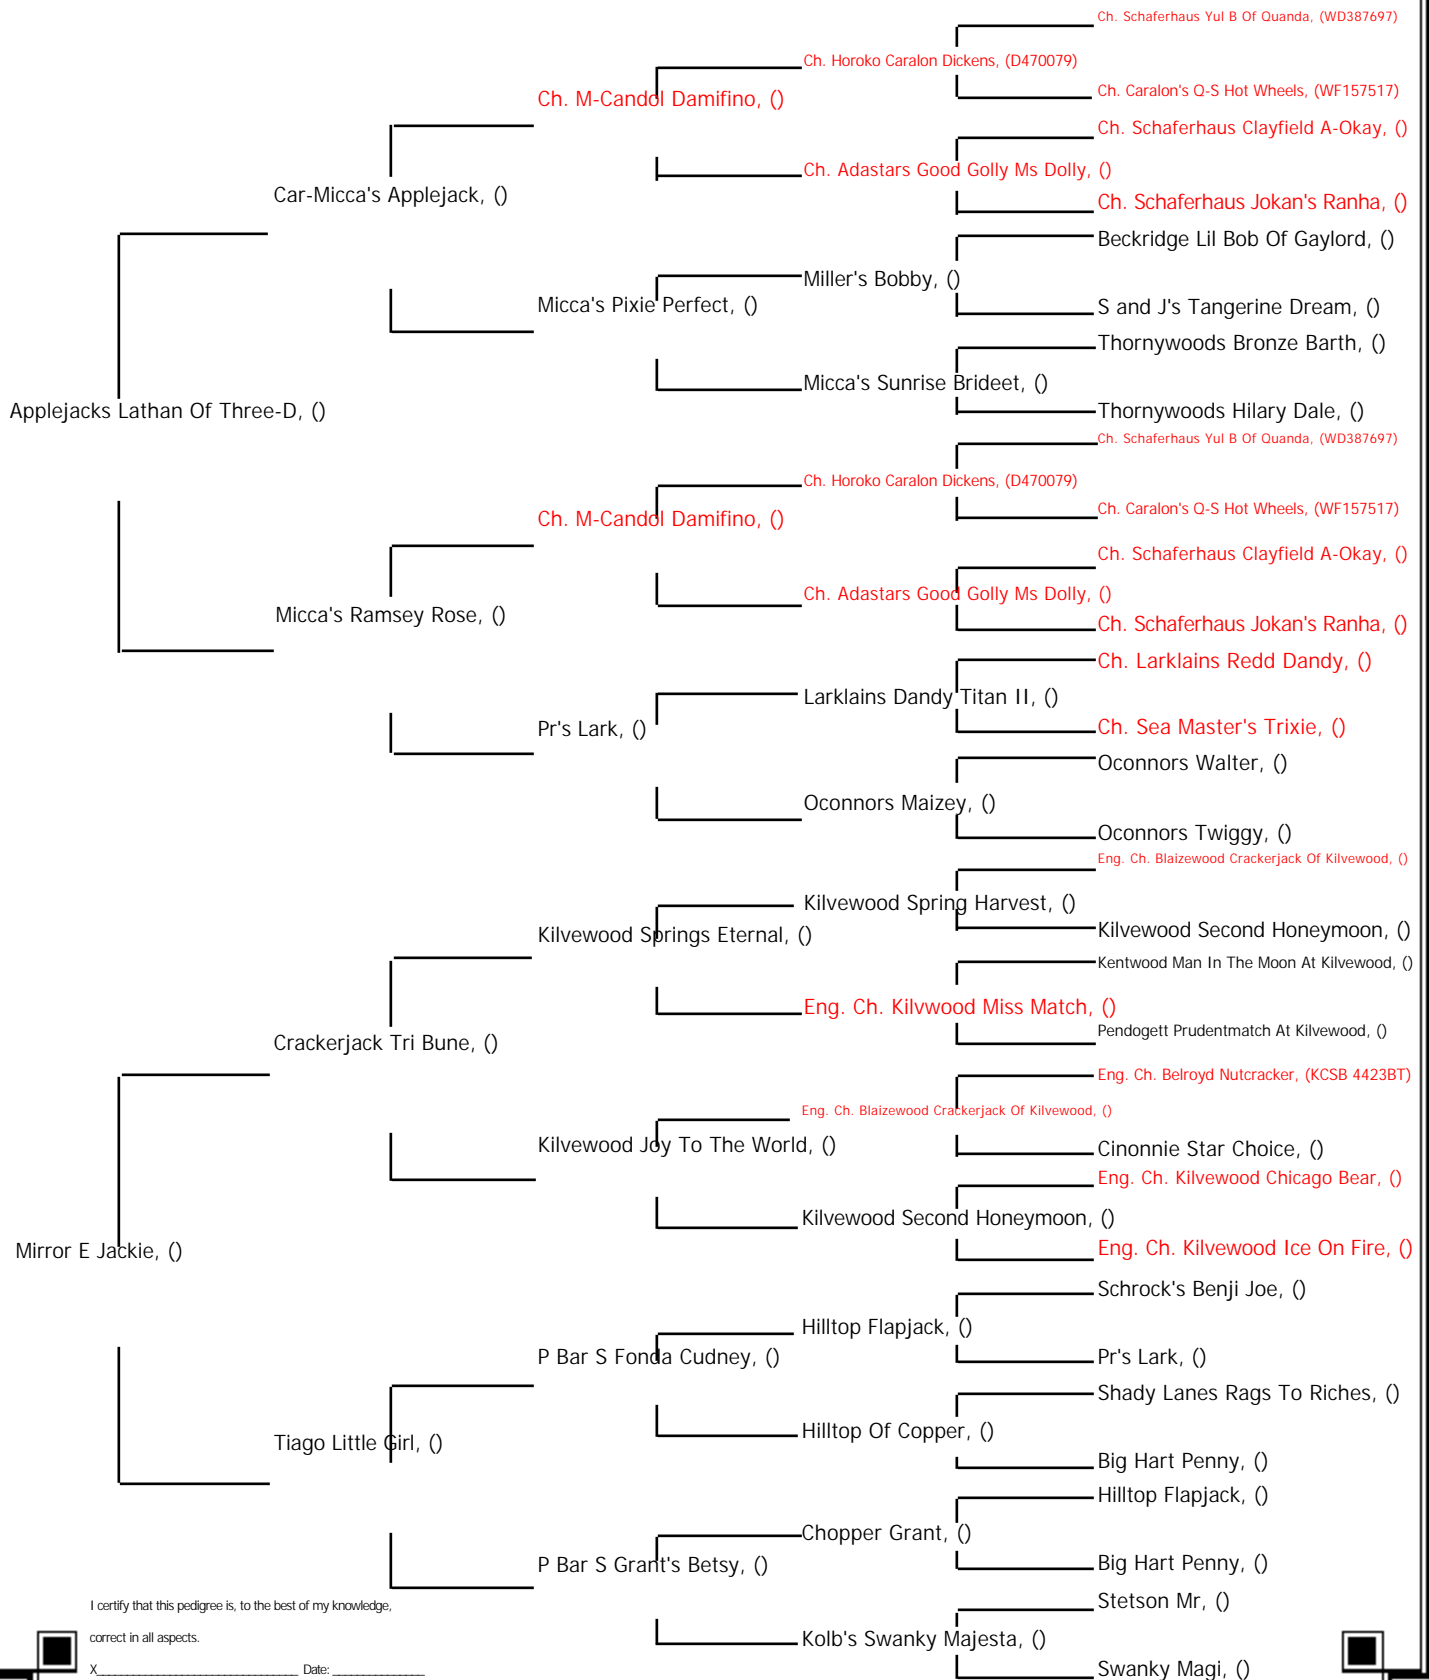

candace cloud
 7007 CR 1500
 West Plains, MO 65775
 417-293-7897

Pedigree For Sally Girl

I certify that this pedigree is, to the best of my knowledge,

correct in all aspects.

X _____ Date: _____