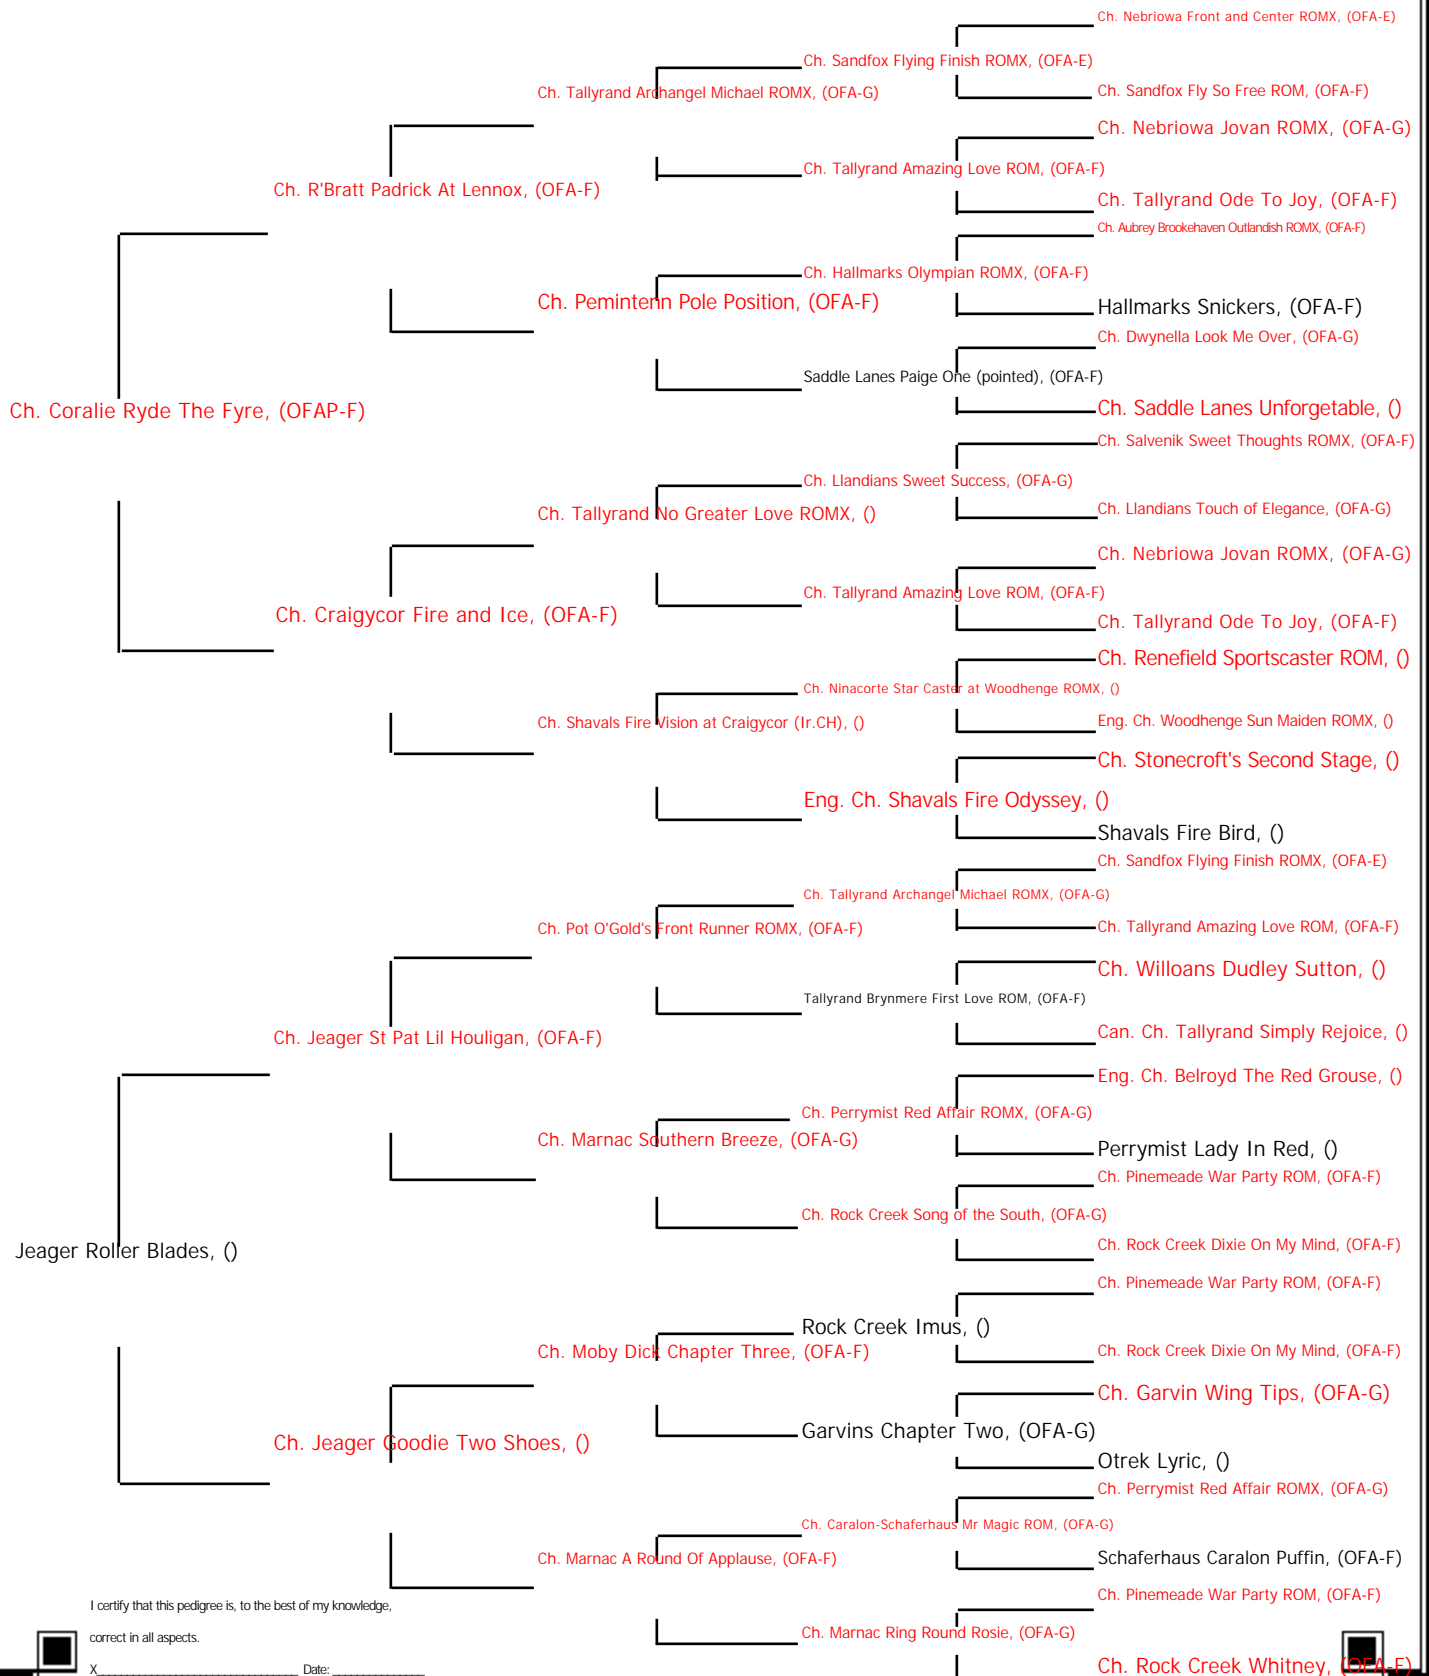

candace cloud
 7007 CR 1500
 West Plains, MO 65775
 417-293-7897

Pedigree For Birdwing Roller Derby Queen

I certify that this pedigree is, to the best of my knowledge,

correct in all aspects.

X _____ Date: _____